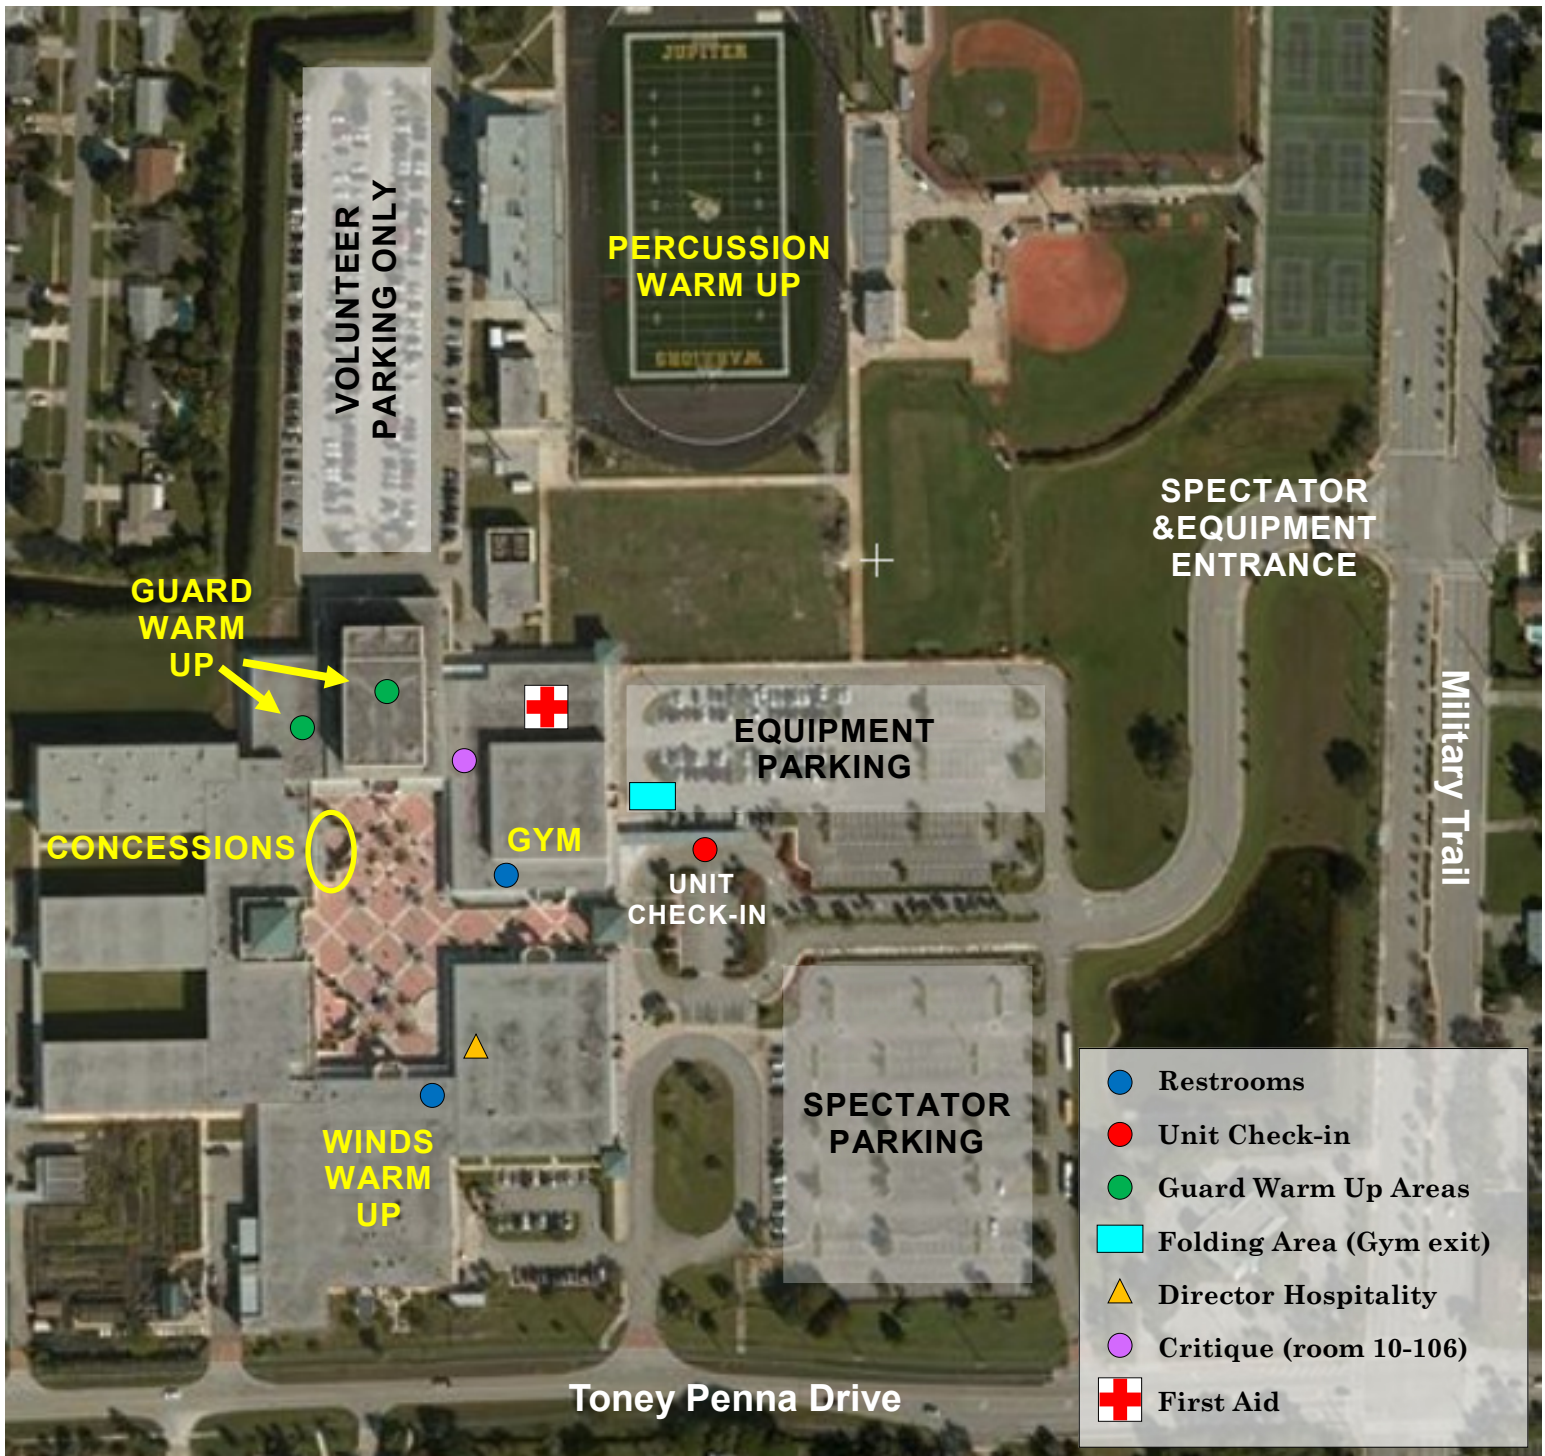

FFCC Show at Jupiter HS - Campus Map - February 17, 2018

ADMISSION TICKET SALES & PERFORMANCES in the Gym

CONCESSIONS TICKET SALES in the Courtyard

CRITIQUE in room 10-106 on west side of Gym

DIRECTOR HOSPITALITY in Media Center

FOLDING AREA at Gym/Performance exit in Gym parking lot

FIRST AID in room Athletic Training room on north side of Gym (room 10-109)

GUARD WARM UP in Chorus room and Auditorium

RESTROOMS in the Gym and Cafeteria

SPECTATOR & EQUIPMENT entrance located on the west side Military Trail just south of Indiantown Rd

UNIT CHECK-IN at Student Drop off

VOLUNTEER CHECK-IN in the Band room