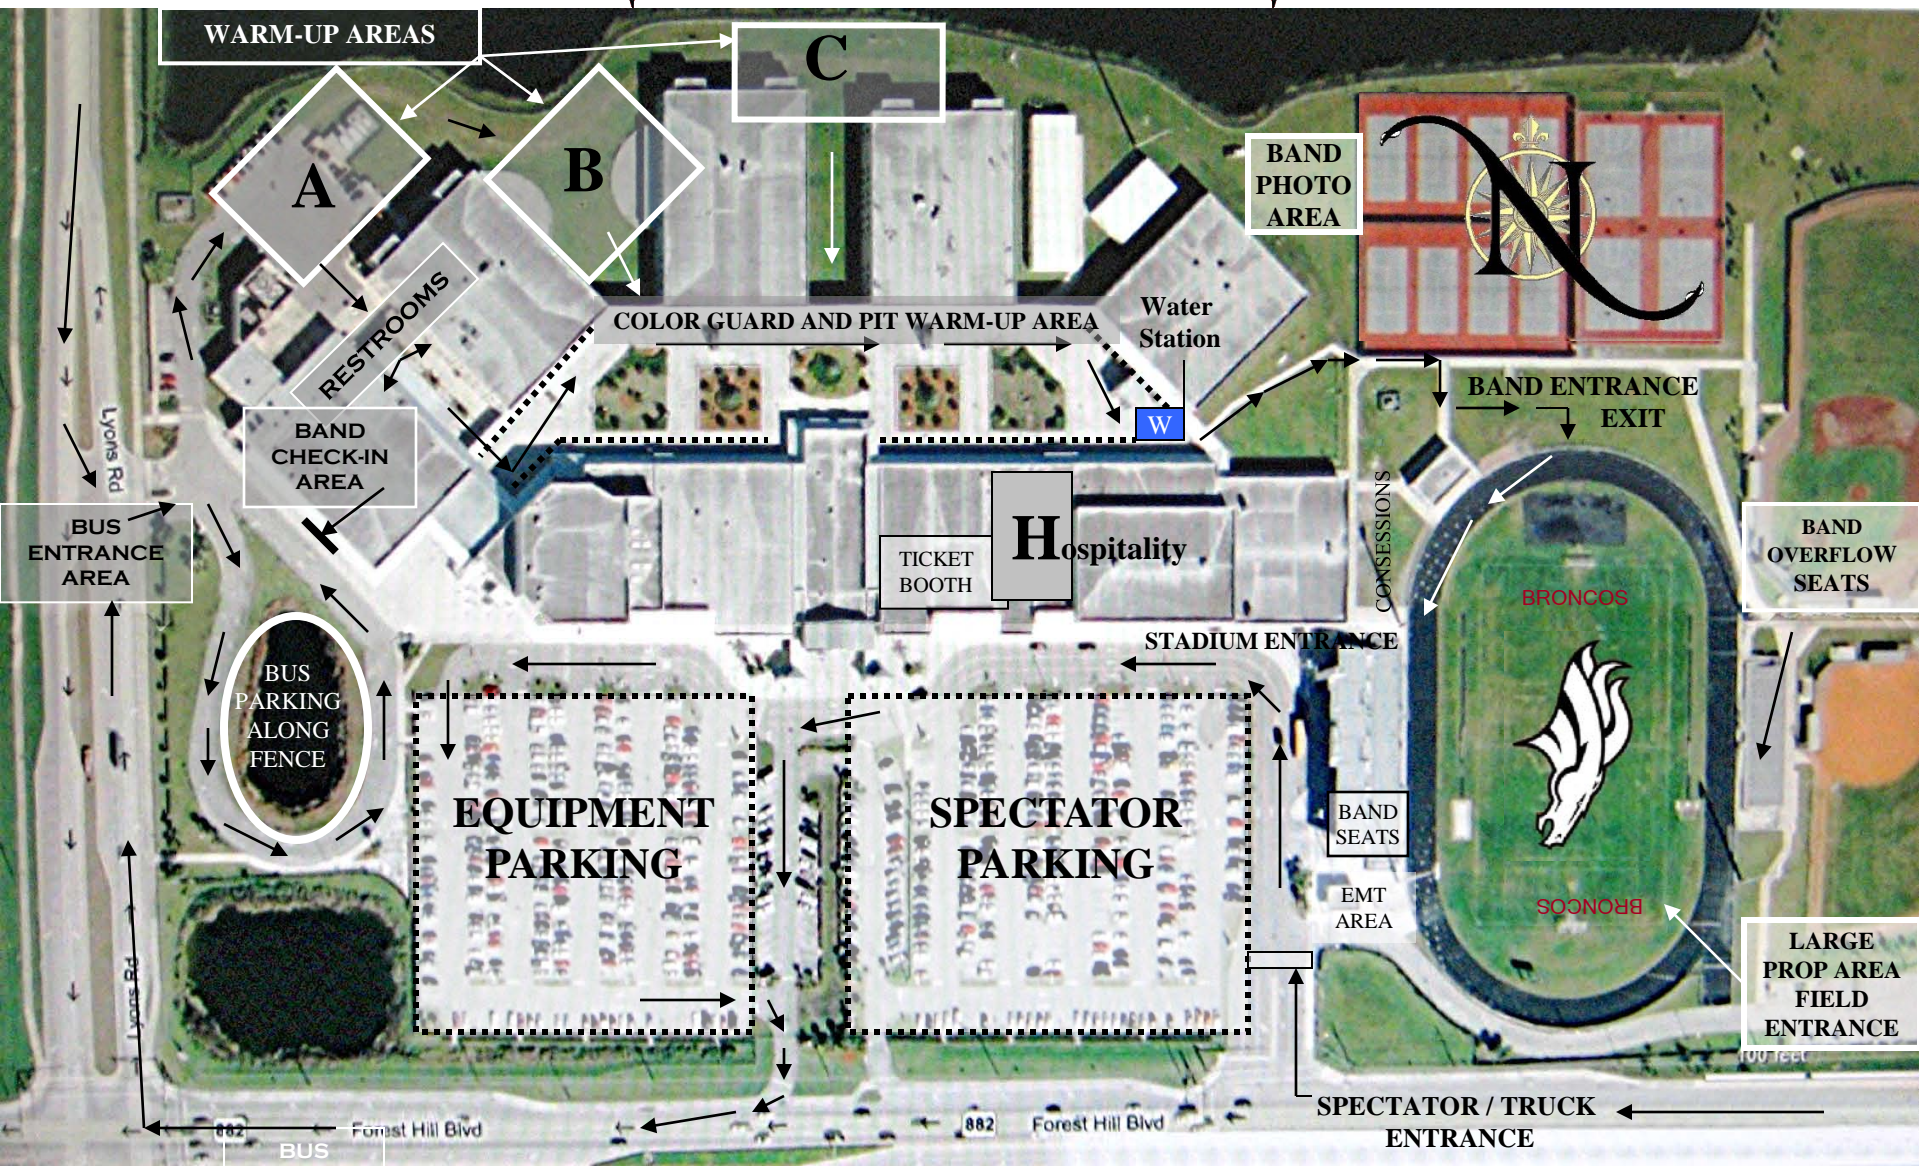

# PALM BEACH CENTRAL HIGH SCHOOL FBA EVALUATIONS

OCTOBER 23, 2010

1. BAND BUSES ENTRANCE LOCATED AT WEST SIDE OF PROPERTY ON LYONS ROAD AND PARK ALONG LYONS ROAD OR DESIGNATED AREAS.
2. SPECTATOR AND EQUIPMENT/ PROP TRUCK ENTRANCE AT SOUTH EAST CORNER OF PROPERTY ON FOREST HILL BLVD.
3. LARGE PROP DISPLAYS WILL PARK, SET UP AND ENTER THE STADIUM AT THE FAR SOUTH EAST PARKING LOT AREA BY THE BASEBALL FIELD.
4. BAND, THE PIT SECTION AND GUARD WILL WARM UP IN THE NORTH DESIGNATED SECTIONS & ENTER TO PERFORM ON NORTH SIDE OF STADIUM.