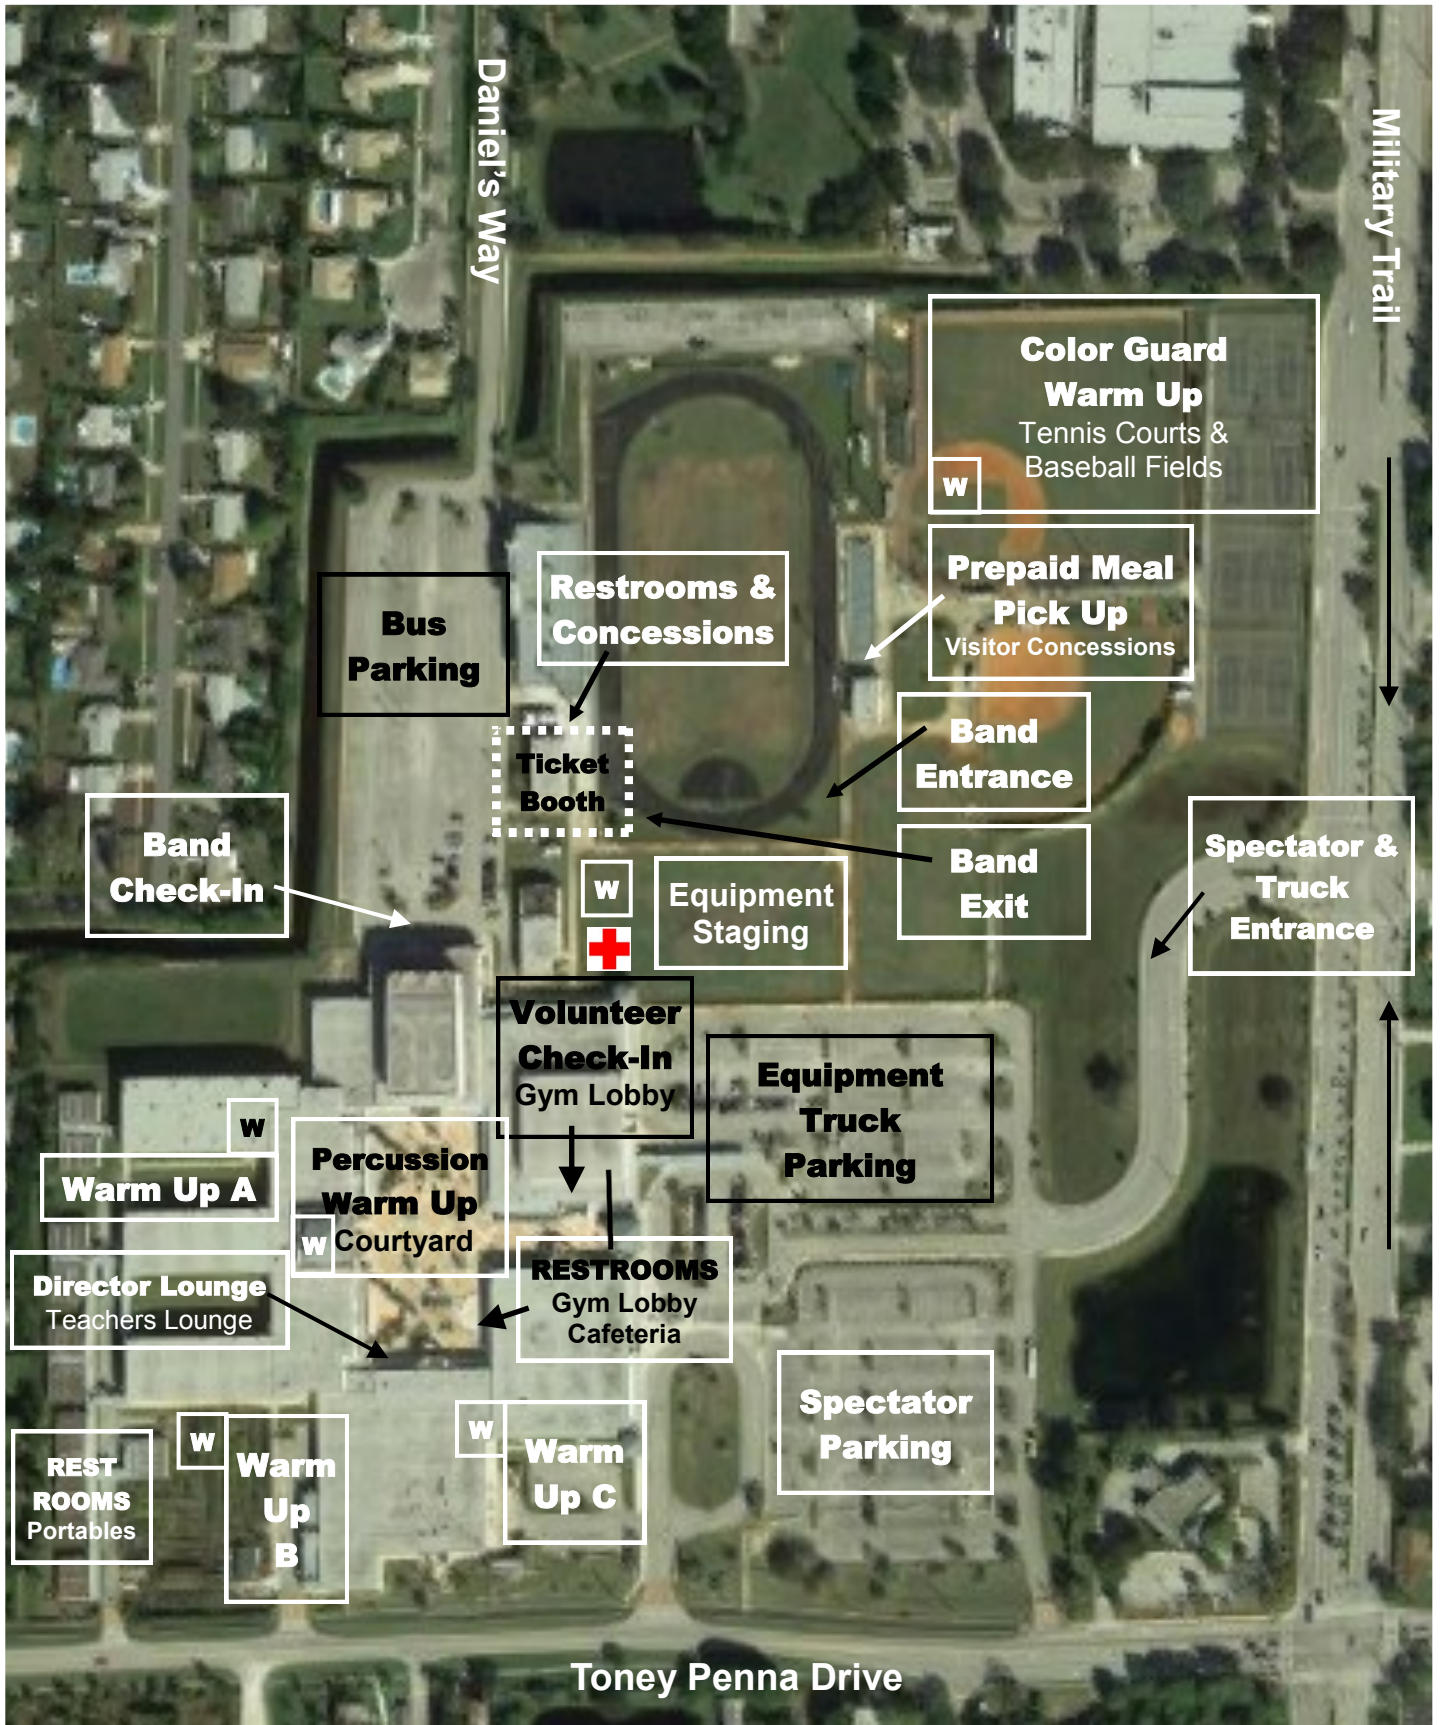

Jupiter Festival of Bands Campus Map - October 29, 2016

BAND BUS entrance located on Daniel's Way on south side of Indiantown Road just west of Military Trail

BUS OVERFLOW parking available in JHS bus loop off of Toney Penna Drive

SPECTATOR / EQUIPMENT entrance located on the west side Military Trail just south of Indiantown Road

ALL band sections except front ensemble will enter the field on the SE side of the stadium and exit on the SW side

WATER STATIONS located at all warm up areas and band exit at the stadium